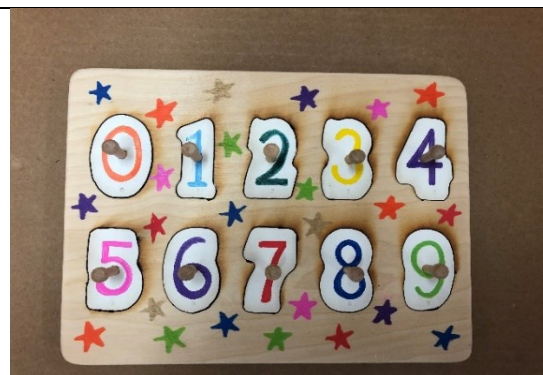

Villages Woodworkers Club Joy Department Catalog

VVC # 6270
GEO Puzzle

106205

VVC # 6060
Clown

106205

VVC # 6280
Snail Alphabet

106205

VVC # 6290
Numbers Puzzle