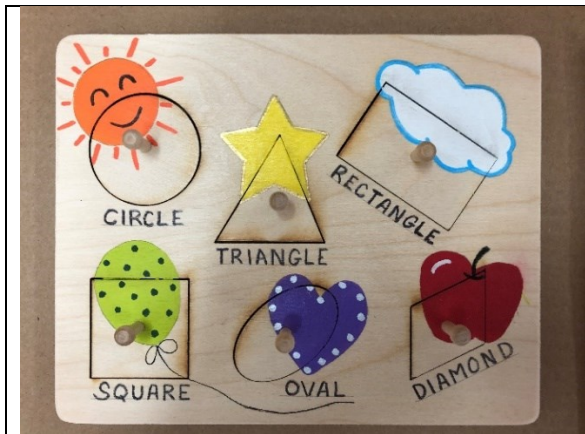

Villages Woodworkers Club Joy Department Catalog

VVC # 6270
GEO Puzzle

106205