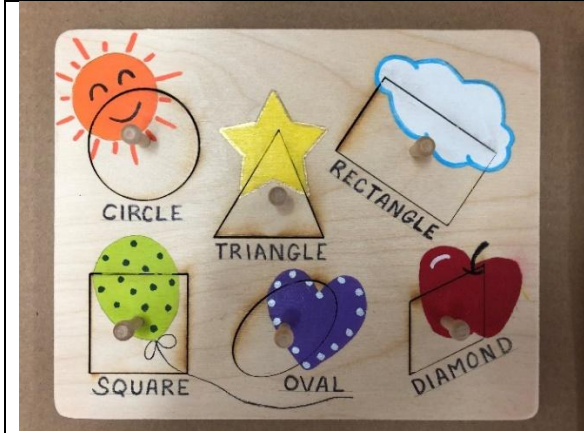

Villages Woodworkers Club Joy Department Catalog

VWC # 6270
GEO Puzzle

106205